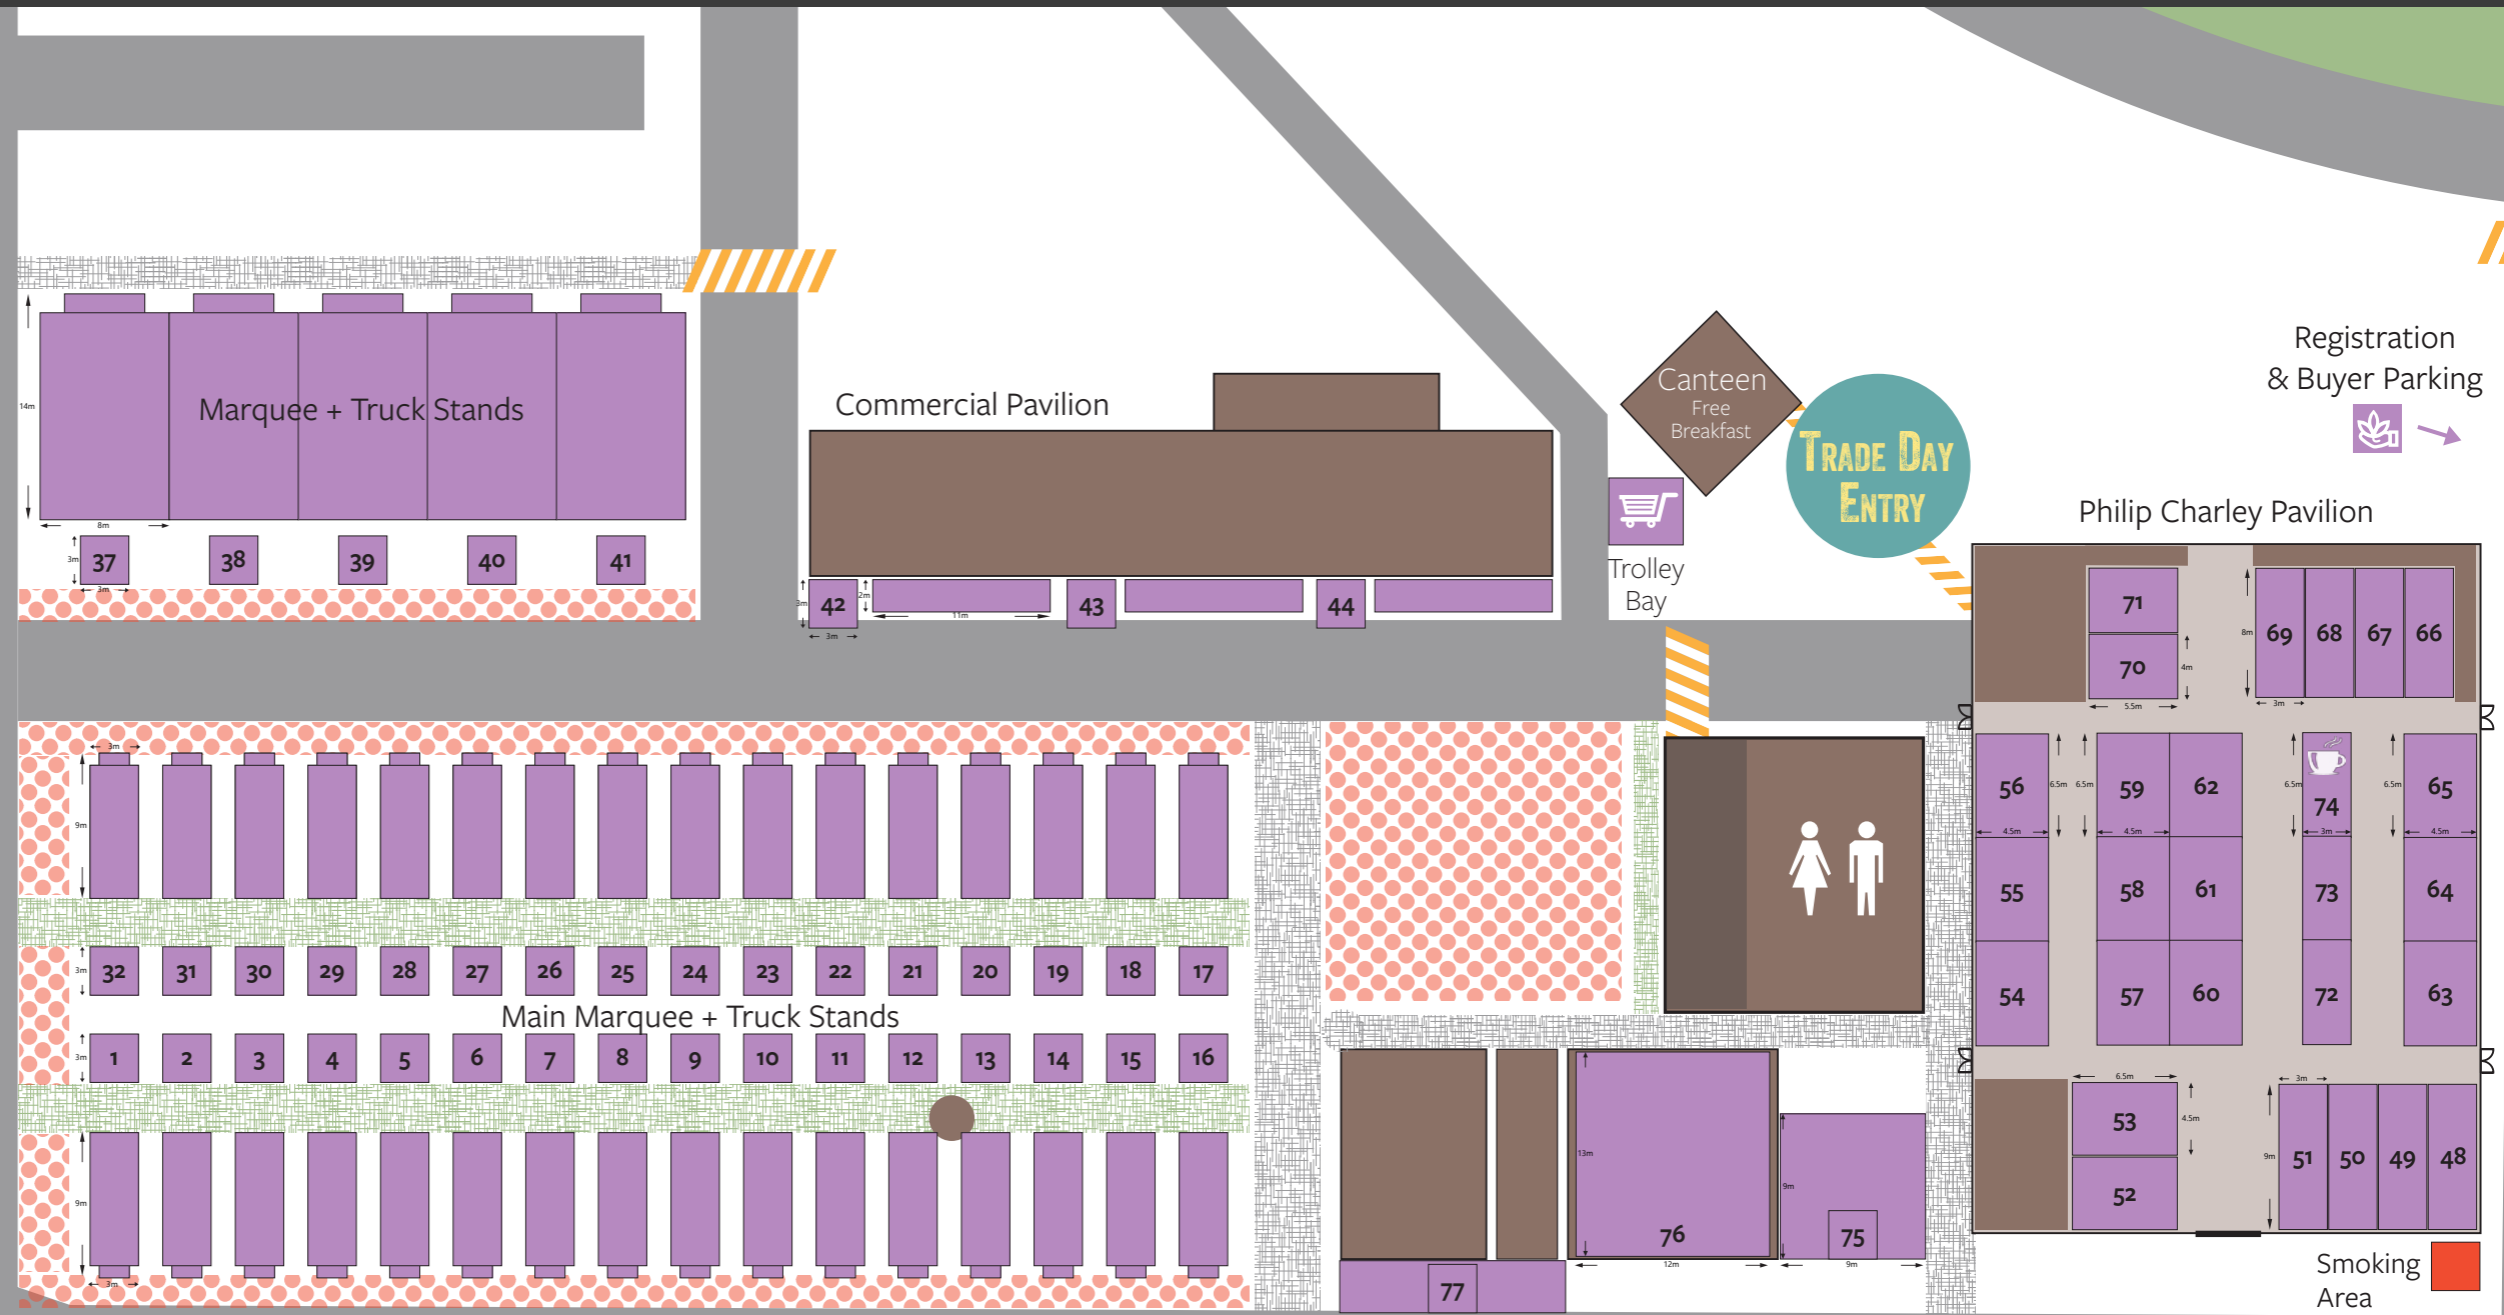

STAND MAP (20 SEPT 17)

Visit www.ngina.com.au/TradeDays

Nursery & Garden Industry NSW & ACT, PO Box 3013, Rouse Hill NSW 2155
 T. 02 9679 1472 F. 02 9679 1655 E. info@ngina.com.au www.ngina.com.au

SITE MAP & TRAFFIC FLOW (20 SEPT 17)