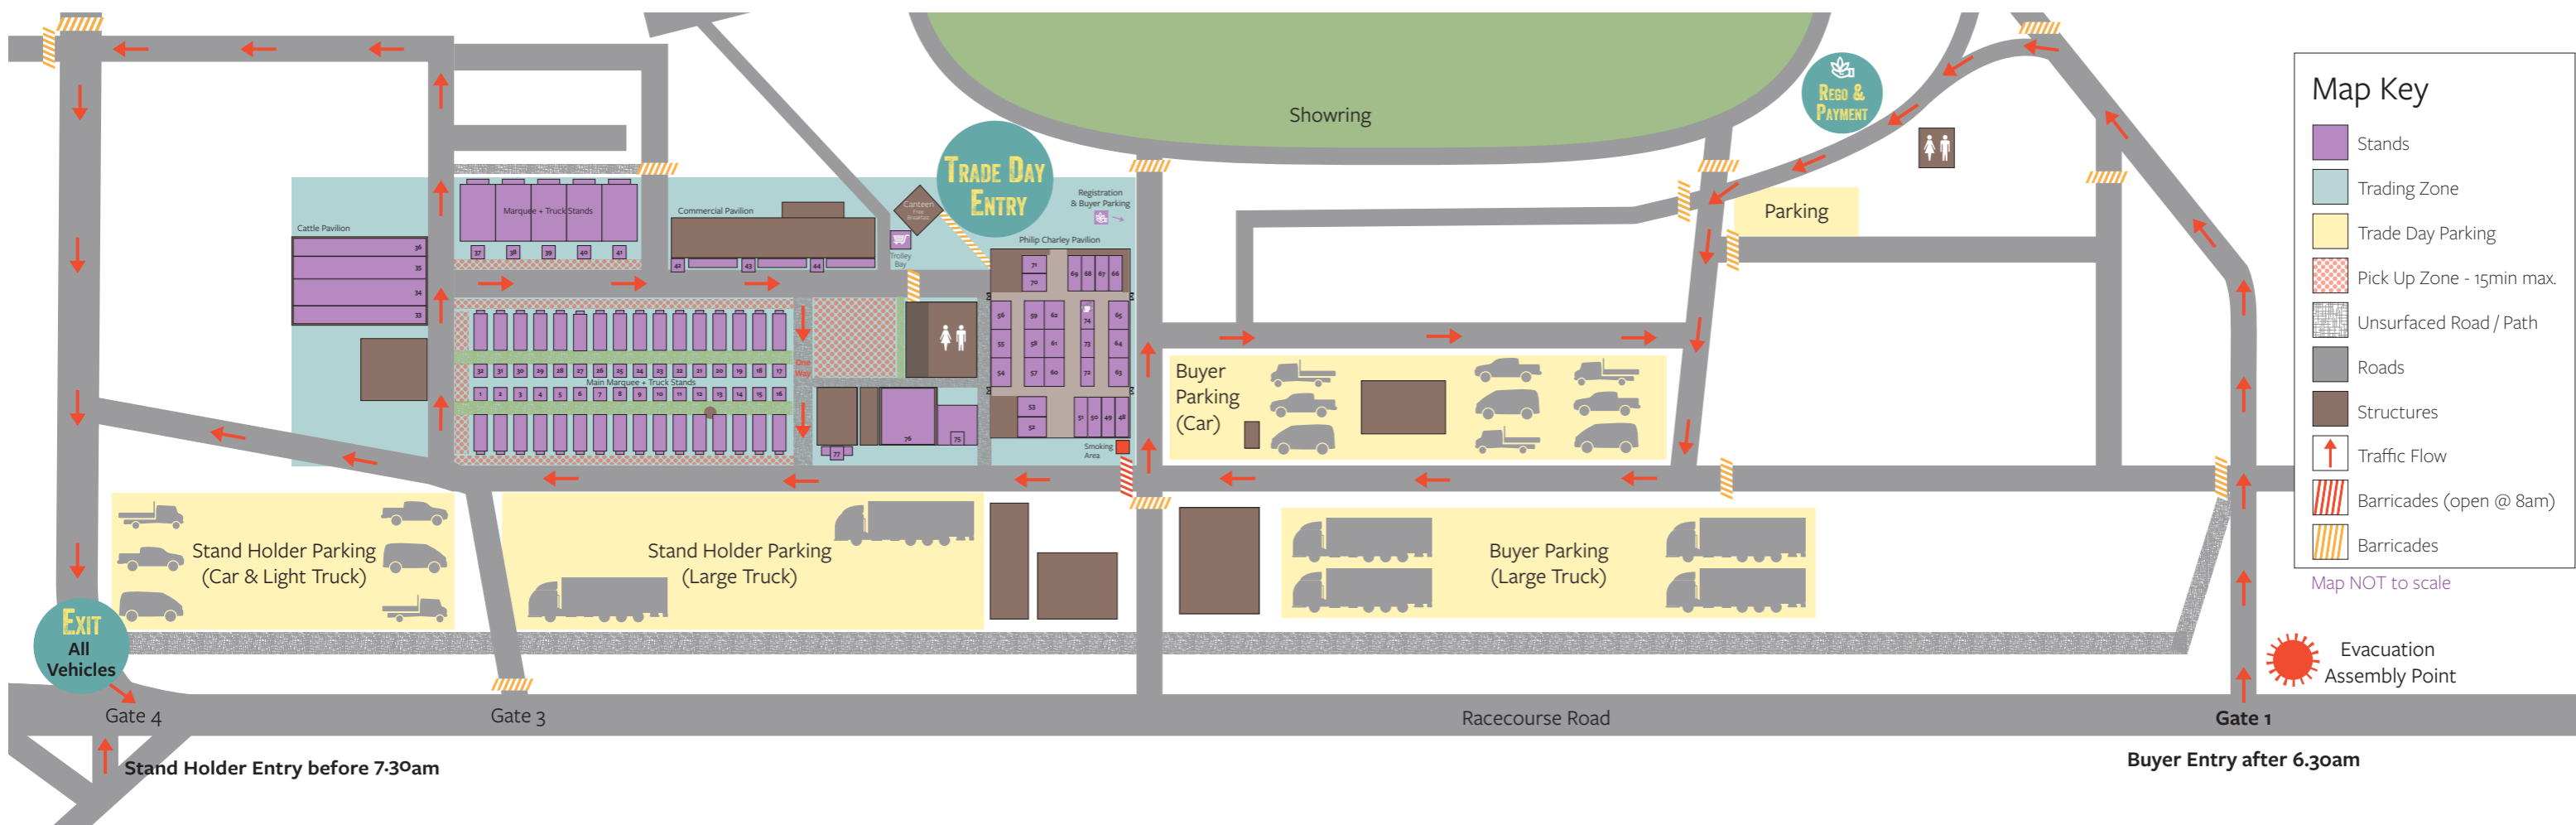

STAND MAP (20 SEPT 17)

Visit www.ngina.com.au/TradeDays

Nursery & Garden Industry NSW & ACT, PO Box 3013, Rouse Hill NSW 2155
 T. 02 9679 1472 F. 02 9679 1655 E. info@ngina.com.au www.ngina.com.au

SITE MAP & TRAFFIC FLOW (20 SEPT 17)